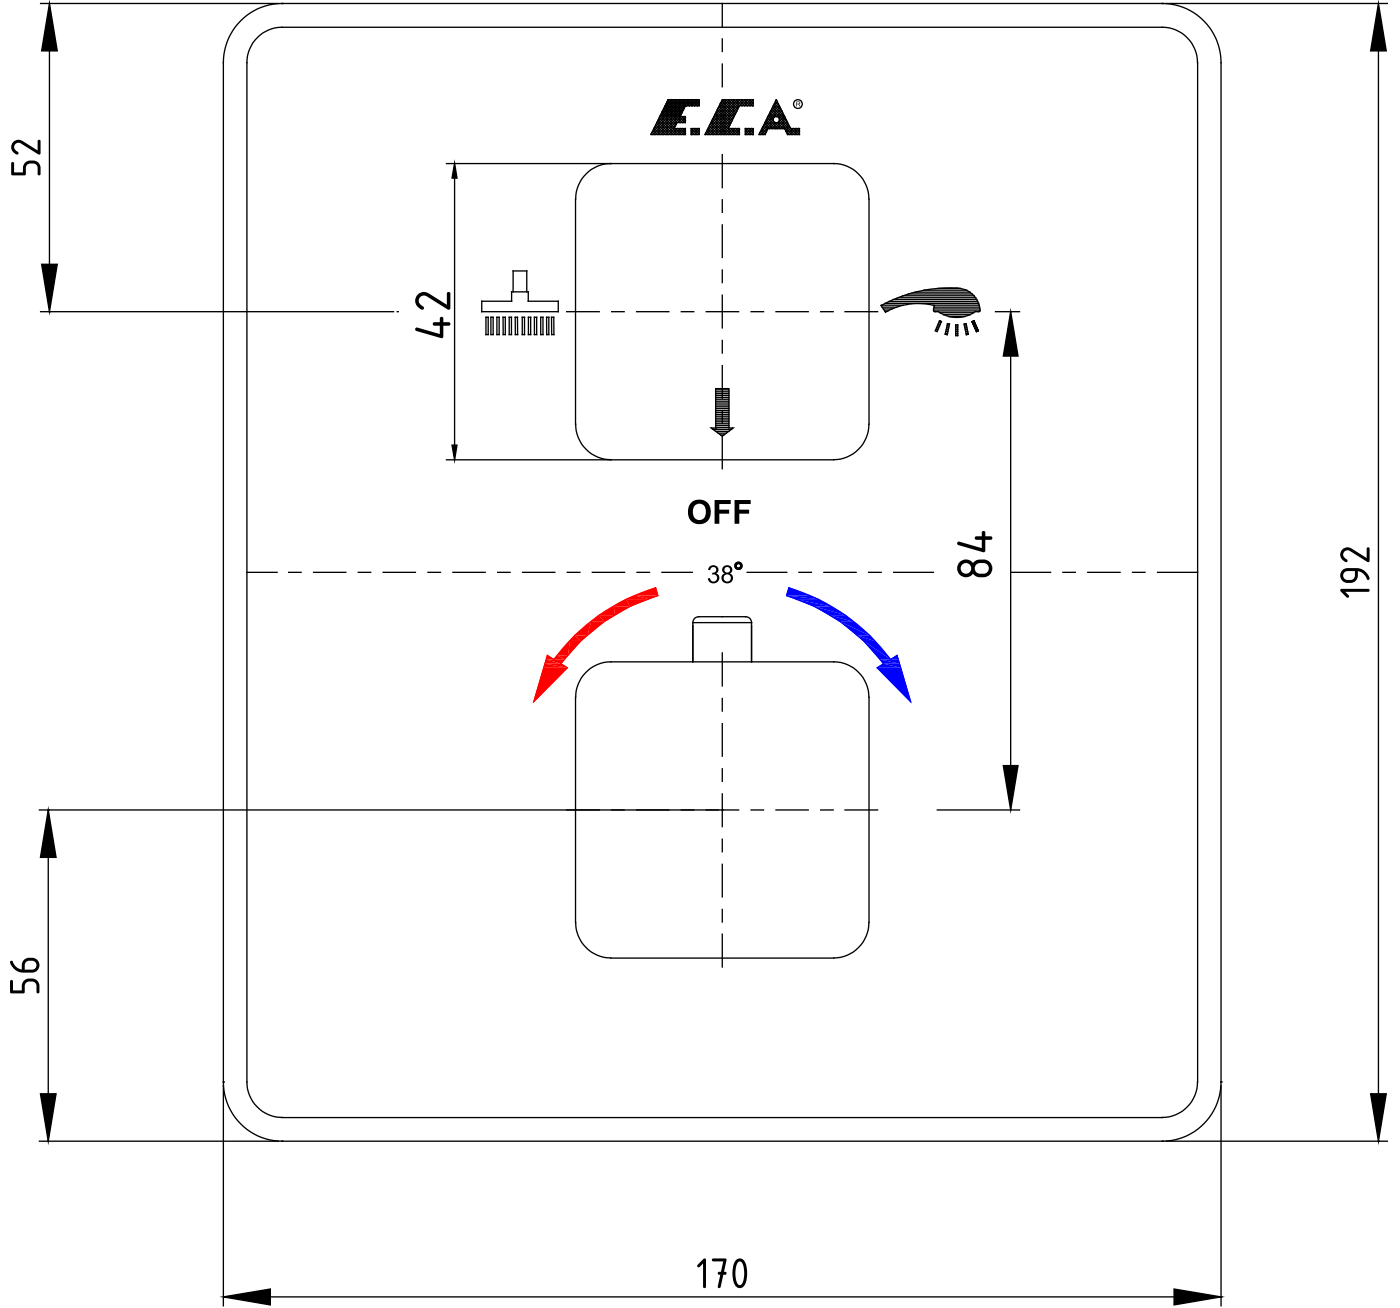

ANKASTRE BANYO/DUŞ BATARYALARI CONCEALED BATH/SHOWER MIXERS

Ürün Kodu : 102167216-KDE - Termostatik Ankastr Banyo/Duş Bataryası Sıva Üstü Grubu - 2 Yollu (İhracat Kodu: 102167216EX-KDE)

Product Code: 102167216-KDE - Thermostatic Concealed Bath/Shower Mixer Surface Mounted Group - 2 Way Diverter (Export Code: 102167216EX-KDE)

*Localization product codes are available.

Nisan 2022 / April 2022

www.eca.com.tr

E.C.A. önceden haber vermeksizin, ürünler ve ürünlerin teknik detaylarında değişiklik yapma hakkını saklı tutar.
We reserve the right to alter product specification and colors and to make technical modifications without prior notice.

Elginkan