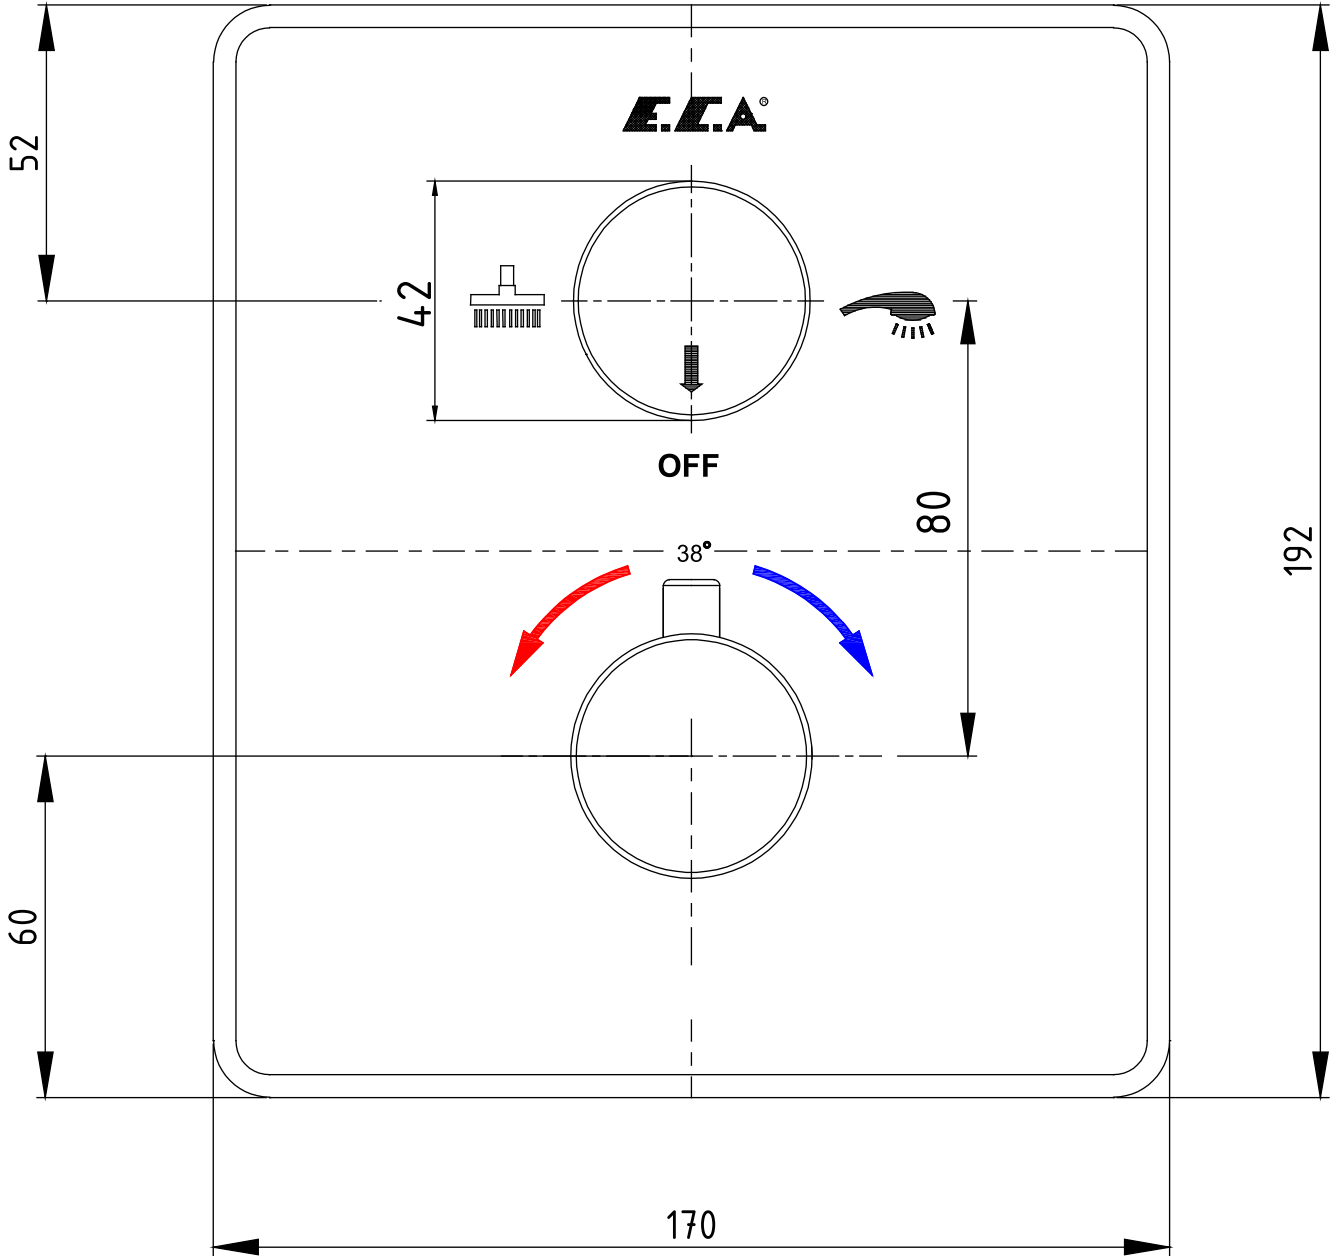

ANKASTRE BANYO/DUŞ BATARYALARI CONCEALED BATH/SHOWER MIXERS

Ürün Kodu : 102167215-KDE - Termostatik Ankastrre Banyo/Duş Bataryası Sıva Üstü Grubu - 2 Yollu (İhracat Kodu: 102167215EX-KDE)
Product Code: 102167215-KDE - Thermostatic Concealed Bath/Shower Mixer Surface Mounted Group - 2 Way Diverter (Export Code: 102167215EX-KDE)
*Localization product codes are available.